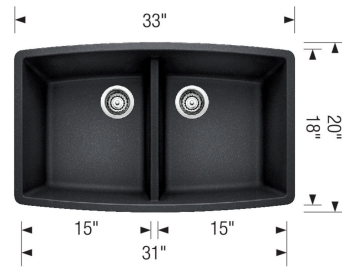

Design and Planning Tips

- Min cabinet size: 36 in
- Bowl depth: 10 in (254.0 mm)

What is included:

Installation instructions

Cut-out template

Limited Lifetime Warranty

Undermount installation only

Minimum cabinet size: 36"

Cut-out Dimensions:

Cut-out Length: 31.25"

Cut-out Width: 18.25"

Cut-out Below Counter Depth: 10.79"

Left Sink Bowl Dimensions:

Sink Bowl Length (left-to-right): 15"

Sink Bowl Width (front-to-back): 18"

Sink Bowl Depth: 10"

Right Sink Bowl Dimensions:

Sink Bowl Length (left-to-right): 15"

Sink Bowl Width (front-to-back): 18"

Sink Bowl Depth: 10"

Drain hole compatible with 3.5" strainers or waste flanges

Codes/Standards: CSA B45.8-18/IAPMO Z403-2018